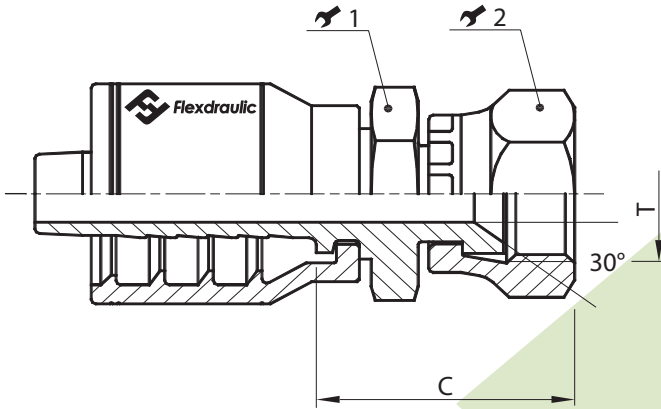

JIS

Komatsu Style Female Swivel

One Piece Bite The Wire

Part #	Hose I.D.		Metric Thread (T)	Cutoff (C)	Wrench		Wrench	
	Inch	Size			1 (Inch) ↻ 1 (mm)	2 (Inch) ↻ 2 (mm)		
A04-12K	1/4"	-04	M12 X 1.5	1.23"	9/16"	14	1 1/16"	17
A04-14K	1/4"	-04	M14 X 1.5	1.33"	3/4"	19	3/4"	19
A06-14K	3/8"	-06	M14 X 1.5	1.37"	3/4"	19	3/4"	19
A06-16K	3/8"	-06	M16 X 1.5	1.28"	3/4"	19	7/8"	22
A06-18K	3/8"	-06	M18 X 1.5	1.39"	3/4"	19	1 5/16"	24
A06-20K	3/8"	-06	M20 X 1.5	1.44"	3/4"	19	1 1/16"	27
A06-22K	3/8"	-06	M22 X 1.5	1.55"	3/4"	19	1 1/16"	27
A08-22K	1/2"	-08	M22 X 1.5	1.61"	7/8"	22	1 1/16"	27
A08-24K	1/2"	-08	M24 X 1.5	1.71"	15/16"	24	1 1/4"	32
A10-24K	5/8"	-10	M24 X 1.5	1.71"	15/16"	24	1 1/4"	32
A12-30K	3/4"	-12	M30 X 1.5	2.03"	1 3/16"	30	1 7/16"	36
A16-33K	1"	-16	M33 X 1.5	2.19"	1 1/4"	32	1 5/8"	41
A16-36K	1"	-16	M36 X 1.5	2.20"	1 5/8"	41	1 13/16"	46